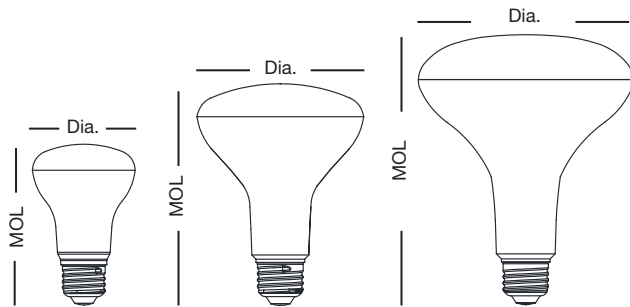

DIMENSION & WEIGHT

Model	Base	MOL	Dia.	Weight
7R20DIM/xxx	E26	3-7/8"	2-1/2"	0.11 lb
9BR30DIM/xxx	E26	5"	3-3/4"	0.16 lb
11BR30DIM/xxx	E26	5"	3-3/4"	0.16 lb
11BR40DIM/xxx	E26	6-1/8"	4-7/8"	0.33 lb
13BR40DIM/xxx	E26	6-1/8"	4-7/8"	0.34 lb