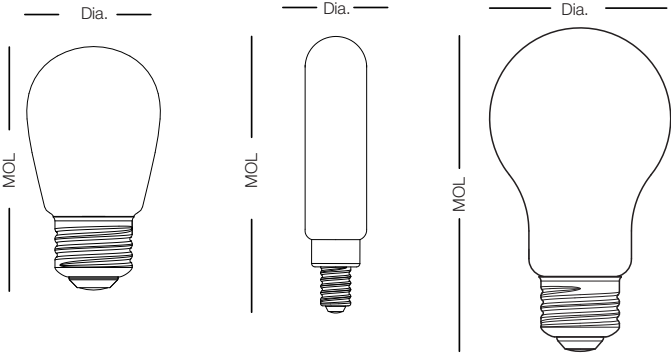

Project Name:	Type:
Part Number:	Date:

GREENCREATIVE

PREMIUM FILAMENT BULB FAMILY

DIMENSION & WEIGHT

Product	Model	Base	MOL	Dia.	Weight
36075	3FT6DIM/820/A/R	E12	3-9/16"	15/16"	0.03lb
36077	1FS14/827/R	E26	3-3/8"	1-3/4"	0.04lb
36078	1FS14/820/A/R	E26	3-3/8"	1-3/4"	0.04lb
36079	5FA19DIM/927/R	E26	4-3/16"	2-3/8"	0.07lb
36080	5FA19DIM/927/FR/R	E26	4-3/16"	2-3/8"	0.07lb
36081	5FA19DIM/820/A/R	E26	4-3/16"	2-3/8"	0.07lb
36082	9FA19DIM/927/R	E26	4-3/16"	2-3/8"	0.07lb
36083	9FA19DIM/927/FR/R	E26	4-3/16"	2-3/8"	0.07lb
36085	7.5FA19DIM/827/SB/R	E26	4-3/16"	2-3/8"	0.07lb

ORDERING INFORMATION

Model	Product Series	Master Carton			Shipping Carton		
		Case Qty	Case Dimensions (LxWxH)	Case Weight	Case Qty	Case Dimensions (LxWxH)	Case Weight
36075	3FT6DIM/820/A/R	6 PCS	4-15/16" x 3-5/16" x 4-3/4"	0.99lb	24 PCS	10-5/8" x 7-1/2" x 5-5/16"	4.41lb
36077	1FS14/827/R	12 PCS	6-5/16" x 4-5/16" x 8-1/16"	1.01lb	48 PCS	13-3/16" x 9-1/4" x 8-5/8"	4.56lb
36078	1FS14/820/A/R	12 PCS	6-5/16" x 4-5/16" x 8-1/16"	1.01lb	48 PCS	13-3/16" x 9-1/4" x 8-5/8"	4.56lb
36079	5FA19DIM/927/R	6 PCS	8 -1/4" x 5-9/16" x 5-1/8"	1.08lb	24 PCS	17-1/8" x 11-13/16" x 6-1/8"	4.78lb
36080	5FA19DIM/927/FR/R	6 PCS	8 -1/4" x 5-9/16" x 5-1/8"	1.08lb	24 PCS	17-1/8" x 11-13/16" x 6-1/8"	4.78lb
36081	5FA19DIM/820/A/R	6 PCS	8 -1/4" x 5-9/16" x 5-1/8"	1.08lb	24 PCS	17-1/8" x 11-13/16" x 6-1/8"	4.78lb
36082	9FA19DIM/927/R	6 PCS	8 -1/4" x 5-9/16" x 5-1/8"	1.08lb	24 PCS	17-1/8" x 11-13/16" x 6-1/8"	4.78lb
36083	9FA19DIM/927/FR/R	6 PCS	8 -1/4" x 5-9/16" x 5-1/8"	1.08lb	24 PCS	17-1/8" x 11-13/16" x 6-1/8"	4.78lb
36085	7.5FA19DIM/827/SB/R	6 PCS	8 -1/4" x 5-9/16" x 5-1/8"	1.08lb	24 PCS	17-1/8" x 11-13/16" x 6-1/8"	4.78lb

Note: All rights reserved. All sizes and specifications are subject to change at any time without notice.