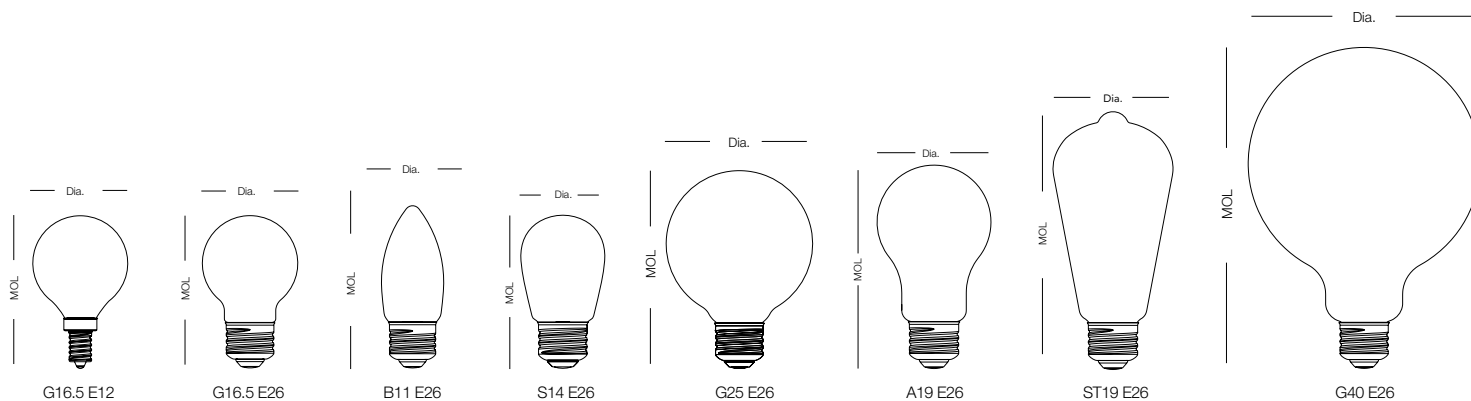

PREMIUM FILAMENT FAMILY

DIMENSION & WEIGHT

Model	Base	MOL	Dia.	Weight
3.3FB11DIM/927/E26/R	E26	3-9/16"	1-3/8"	0.04lb
3.8FG16.5DIM/927/R	E12	3-3/16"	1-15/16"	0.04lb
3.8FG16.5DIM/927/E26/R	E26	3-1/4"	2-1/16"	0.04lb
4FG16.5DIM/820/A/R	E12	3-3/16"	1-15/16"	0.04lb
3.8FG25DIM/927/R	E26	4-5/16"	3-1/8"	0.09lb
4.5FG25DIM/827/SB/R	E26	4-5/16"	3-1/8"	0.09lb
5.5FG40DIM/927/R	E26	6-7/8"	4-15/16"	0.22lb
4FST19DIM/820/A/R	E26	5-3/8"	2-1/2"	0.1lb
1FS14/827/R	E26	3-3/8"	1-3/4"	0.04lb
1FS14/820/A/R	E26	3-3/8"	1-3/4"	0.04lb
9FA19DIM/927/R	E26	4-3/16"	2-3/8"	0.07lb
9FA19DIM/927/FR/R	E26	4-3/16"	2-3/8"	0.07lb
7.5FA19DIM/827/SB/R	E26	4-3/16"	2-3/8"	0.07lb

LOGISTIC INFORMATION

Model	Master Carton			Shipping Carton		
	Case Qty	Case Dimensions (LxWxH)	Case Weight	Case Qty	Case Dimensions (LxWxH)	Case Weight
3.3FB11DIM/927/E26/R	6PCS	4-15/16" x 3-5/16" x 4-3/4"	0.53lb	24PCS	10-5/8" x 7-1/2" x 5-5/16"	2.34lb
3.8FG16.5DIM/927/R	12PCS	6-7/8" x 4-3/4" x 8-7/16"	1.32lb	48PCS	14-3/8" x 10-1/16" x 9-1/16"	5.69lb
3.8FG16.5DIM/927/E26/R	12PCS	6-7/8" x 4-3/4" x 8-7/16"	1.32lb	48PCS	14-3/8" x 10-1/16" x 9-1/16"	5.69lb
4FG16.5DIM/820/A/R	12PCS	6-7/8" x 4-3/4" x 8-7/16"	1.32lb	48PCS	14-3/8" x 10-1/16" x 9-1/16"	5.69lb
3.8FG25DIM/927/R	6PCS	10-7/16" x 7-1/16" x 5-11/16"	1.29lb	24PCS	21-5/8" x 14-15/16" x 6-11/16"	5.62lb
4.5FG25DIM/827/SB/R	6PCS	10-5/8" x 7-1/4" x 5-5/16"	1.29lb	24PCS	21-13/16" x 14-7/8" x 6-1/8"	5.62lb
5.5FG40DIM/927/R	6PCS	15-15/16" x 10-13/16" x 7-7/8"	2.31lb	12PCS	16-9/16" x 11-1/4" x 16-9/16"	9.70lb
4FST19DIM/820/A/R	6PCS	8-3/4" x 5-15/16" x 6-1/2"	1.08lb	24PCS	18-1/8" x 12-5/8" x 7-1/2"	5.29lb
1FS14/827/R	12PCS	6-5/16" x 4-5/16" x 8-1/16"	1.01lb	48PCS	13-3/16" x 9-1/4" x 8-5/8"	4.56lb
1FS14/820/A/R	12PCS	6-5/16" x 4-5/16" x 8-1/16"	1.01lb	48PCS	13-3/16" x 9-1/4" x 8-5/8"	4.56lb
9FA19DIM/927/R	6PCS	8-1/4" x 5-9/16" x 5-1/8"	1.08lb	24PCS	17-1/8" x 11-13/16" x 6-1/8"	4.78lb
9FA19DIM/927/FR/R	6PCS	8-1/4" x 5-9/16" x 5-1/8"	1.08lb	24PCS	17-1/8" x 11-13/16" x 6-1/8"	4.78lb
7.5FA19DIM/827/SB/R	6PCS	8-1/4" x 5-9/16" x 5-1/8"	1.08lb	24PCS	17-1/8" x 11-13/16" x 6-1/8"	4.78lb

Where xxx means 824-965 which indicates CRI and color temperature

Note: All rights reserved. All sizes and specifications are subject to change at any time without notice.