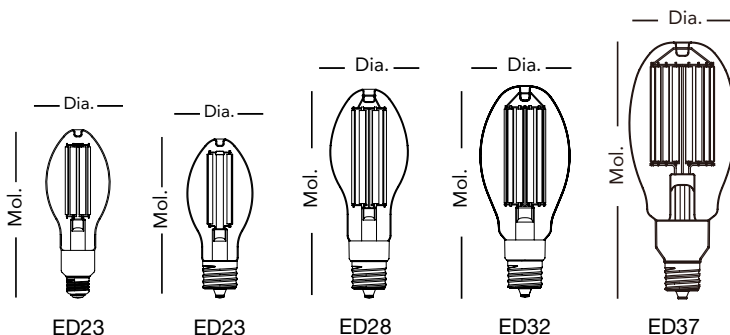

DIMENSION & WEIGHT

Model	Base	MOL	Dia.	Weight
25FHIDDIM/ED23/xxx/277V/E26	E26	7-5/8"	2-15/16"	0.31 lb
25FHIDDIM/ED23/xxx/277V/EX39	EX39	7-1/8"	2-15/16"	0.35 lb
45FHIDDIM/ED28/xxx/277V/EX39	EX39	9-7/16"	3-9/16"	0.51 lb
54FHIDDIM/ED32/xxx/277V/EX39	EX39	9-7/16"	4-1/16"	0.69 lb
80FHIDDIM/ED37/xxx/277V/EX39	EX39	11-5/16"	4-3/4"	0.98lb

FOOTNOTES: Where xxx means 824-965 which indicates CRI and color temperature

Note: All rights reserved. All sizes and specifications are subject to change at any time without notice.