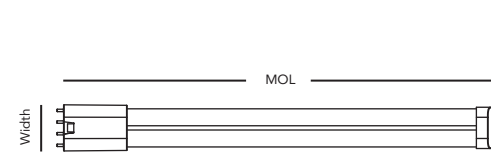

*Please visit www.greencreative.com for Limited Warranty terms.

SUPPLIED ACCESSORY

Product	Model	Description	Picture	Dimension	Weight
98015	PLLCLIP	Support clip with adhesive back for quick installation			0.08oz

DIMENSION & WEIGHT

Model	13PLL/xxx/GL/DIR	13PLL/xxx/GL/DIR/R	14.5PLL/xxx/GL/DIR
Base	2G11		2G11
MOL	22-1/2"		16-15/16"
Width	1-11/16"		1-11/16"
Weight	0.31lb		0.24lb

Where xxx means 824-965 which indicates CRI and color temperature.