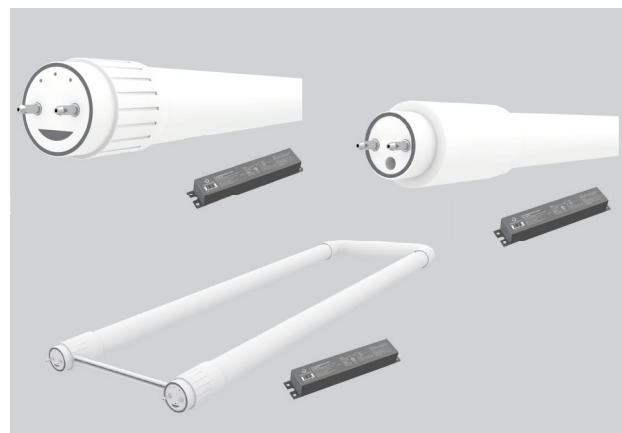

EXT DRIVER T5 / T8 / U-BENT

MODEL

Model: 9.5T5HE/2F/xxx/EXT
 11T5HE/3F/xxx/EXT
 13.5T5HE/4F/xxx/EXT
 22T5HO/4F/xxx/EXT
 9.5T8/2F/xxx/EXT
 10.5T8/3F/xxx/EXT
 11.5T8/4F/xxx/EXT
 14T8/4F/xxx/EXT
 14.5T8U6/xxx/EXT

Where xxx means 824-965 which indicates CRI and color temperature

0 - 10V DIMMER COMPATIBILITY

Model: 9.5T5HE/2F/xxx/EXT 11T5HE/3F/xxx/EXT 13.5T5HE/4F/xxx/EXT

Brand	Series	Model	Load (w)	With External Driver							
				(Dimmers are compatible with 120V & 277V unless otherwise noted)							
				GREENCREATIVE							
				15T8T5HEDRIVER/2CH 15T8T5HEDRIVER/2CH/R				15T8T5HEDRIVER/4CH 15T8T5HEDRIVER/4CH/R			
Dimming Range	1 lamp Dimmability	2 lamps Dimmability	Dimming Range	1 lamp Dimmability	2 lamps Dimmability	3 lamps Dimmability	4 lamps Dimmability				
Lutron	Nova	NTSTV-DV	960W	8-100%	Compatible	Compatible	8-100%	Compatible	Compatible	Compatible	Compatible
	Nova	NFTV	/	8-100%	Compatible	Compatible	8-100%	Compatible	Compatible	Compatible	Compatible
	Diva	DVSTV	960W	8-100%	Compatible	Compatible	8-100%	Compatible	Compatible	Compatible	Compatible
	Diva	DVSCTV	1000W	8-100%	Compatible	Compatible	8-100%	Compatible	Compatible	Compatible	Compatible
Leviton	Illumatech	IP710-LFZ	1200W	8-100%	Compatible	Compatible	8-100%	Compatible	Compatible	Compatible	Compatible