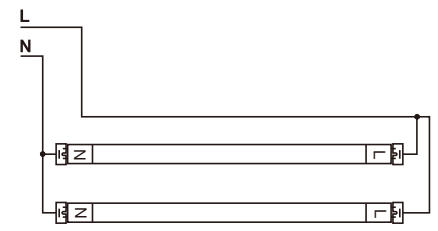

Double Ended Bypass Installation