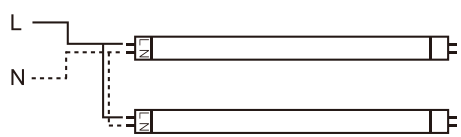

Single Ended Bypass Installation