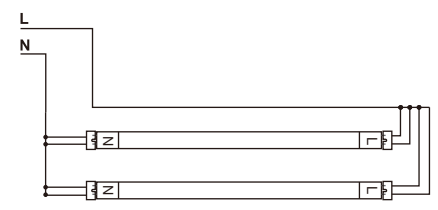

Double Ended Bypass Installation