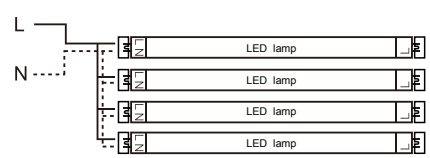

GREENCREATIVE

T8 UEB (UL Type B - Single and Double Ended Bypass)

Single and Double Ended Bypass Installations – 2 in 1 Solution

This series of T8 linear LED tubes are suitable for both single ended and double ended installation types with only one product, providing more flexibility and optimized stock management cost for distributors and contractors.

Using existing lamp holders in the field, Shunted (Instant Start) or Non-Shunted (Programmed Start or Rapid Start), installation is flexible and easy.

Single Ended Bypass Installation

Programmed Start or Rapid Start (Non-Shunted Lamp Holders)