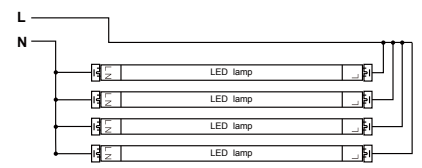

GREENCREATIVE

T8 UEB (UL Type B - Single and Double Ended Bypass)

Single and Double Ended Bypass Installations – 2 in 1 Solution

This series of T8 linear LED tubes are suitable for both single ended and double ended installation types with only one product, providing more flexibility and optimized stock management cost for distributors and contractors.

Using existing lamp holders in the field, Shunted (Instant Start) or Non-Shunted (Programmed Start or Rapid Start), installation is flexible and easy.

Single Ended Bypass Installation

Programmed Start or Rapid Start (Non-Shunted Lamp Holders)

Double Ended Bypass Installation

Programmed Start or Rapid Start (Non-Shunted Lamp Holders)

Instant Start (Shunted Lamp Holders)

Innovative Safety Switch - Protection Enhanced

GREEN CREATIVE UEB lamps are equipped with an innovative fail safe mechanism that prevents the electrical circuit from activating until the lamp is securely installed in both of the fixture sockets.