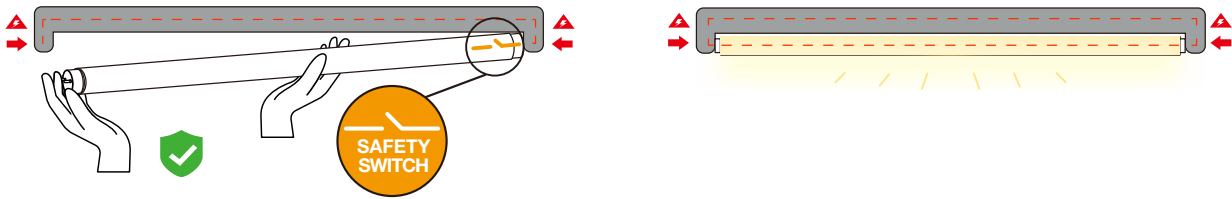

GREENCREATIVE

T8 UEB (UL Type B - Single and Double Ended Bypass)

Single and Double Ended Bypass Installations – 2 in 1 Solution

This series of T8 linear LED tubes are suitable for both single ended and double ended installation types with only one product, providing more flexibility and optimized stock management cost for distributors and contractors.

Using existing lamp holders in the field, Shunted (Instant Start) or Non-Shunted (Programmed Start or Rapid Start), installation is flexible and easy.

Single Ended Bypass Installation

Programmed Start or Rapid Start (Non-Shunted Lamp Holders)

Double Ended Bypass Installation

Programmed Start or Rapid Start (Non-Shunted Lamp Holders)

Instant Start (Shunted Lamp Holders)

Innovative Safety Switch - Protection Enhanced

GREEN CREATIVE UEB lamps are equipped with an innovative fail safe mechanism that prevents the electrical circuit from activating until the lamp is securely installed in both of the fixture sockets.