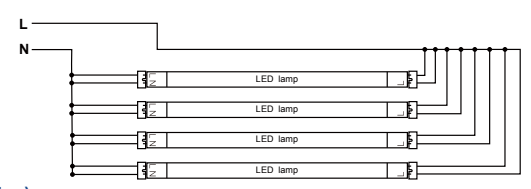

GREENCREATIVE

T8 UEB (UL Type B - Single and Double Ended Bypass)

Single and Double Ended Bypass Installations – 2 in 1 Solution

This series of T8 linear LED tubes are suitable for both single ended and double ended installation types with only one product, providing more flexibility and optimized stock management cost for distributors and contractors.

Using existing lamp holders in the field, Shunted (Instant Start) or Non-Shunted (Programmed Start or Rapid Start), installation is flexible and easy.

Single Ended Bypass Installation

Programmed Start or Rapid Start (Non-Shunted Lamp Holders)

Double Ended Bypass Installation

Programmed Start or Rapid Start (Non-Shunted Lamp Holders)

Instant Start (Shunted Lamp Holders)

Innovative Safety Switch - Protection Enhanced

GREEN CREATIVE UEB lamps are equipped with an innovative fail safe mechanism that prevents the electrical circuit from activating until the lamp is securely installed in both of the fixture sockets.